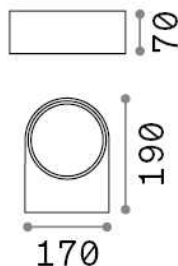

General info

Outdoor - Wall lamps

Outdoor wall mounted lamp with direct/indirect light emission

Ean	8021696018515
Item	IKO AP1 ANTRACITE
Installation	Wall
Guarantee	5 years
Gross weight	0.8 kg
Volume	0.00396 m ³

Technical info

Net weight	0.6 kg
Insulation class	I
Protection index	IP54
Compliance	CE
Operating temperature	-15° ~ +45 °C
Dimmer	Non-dimmable
Power output	220-240 V AC
Power supply	Not required

Source info